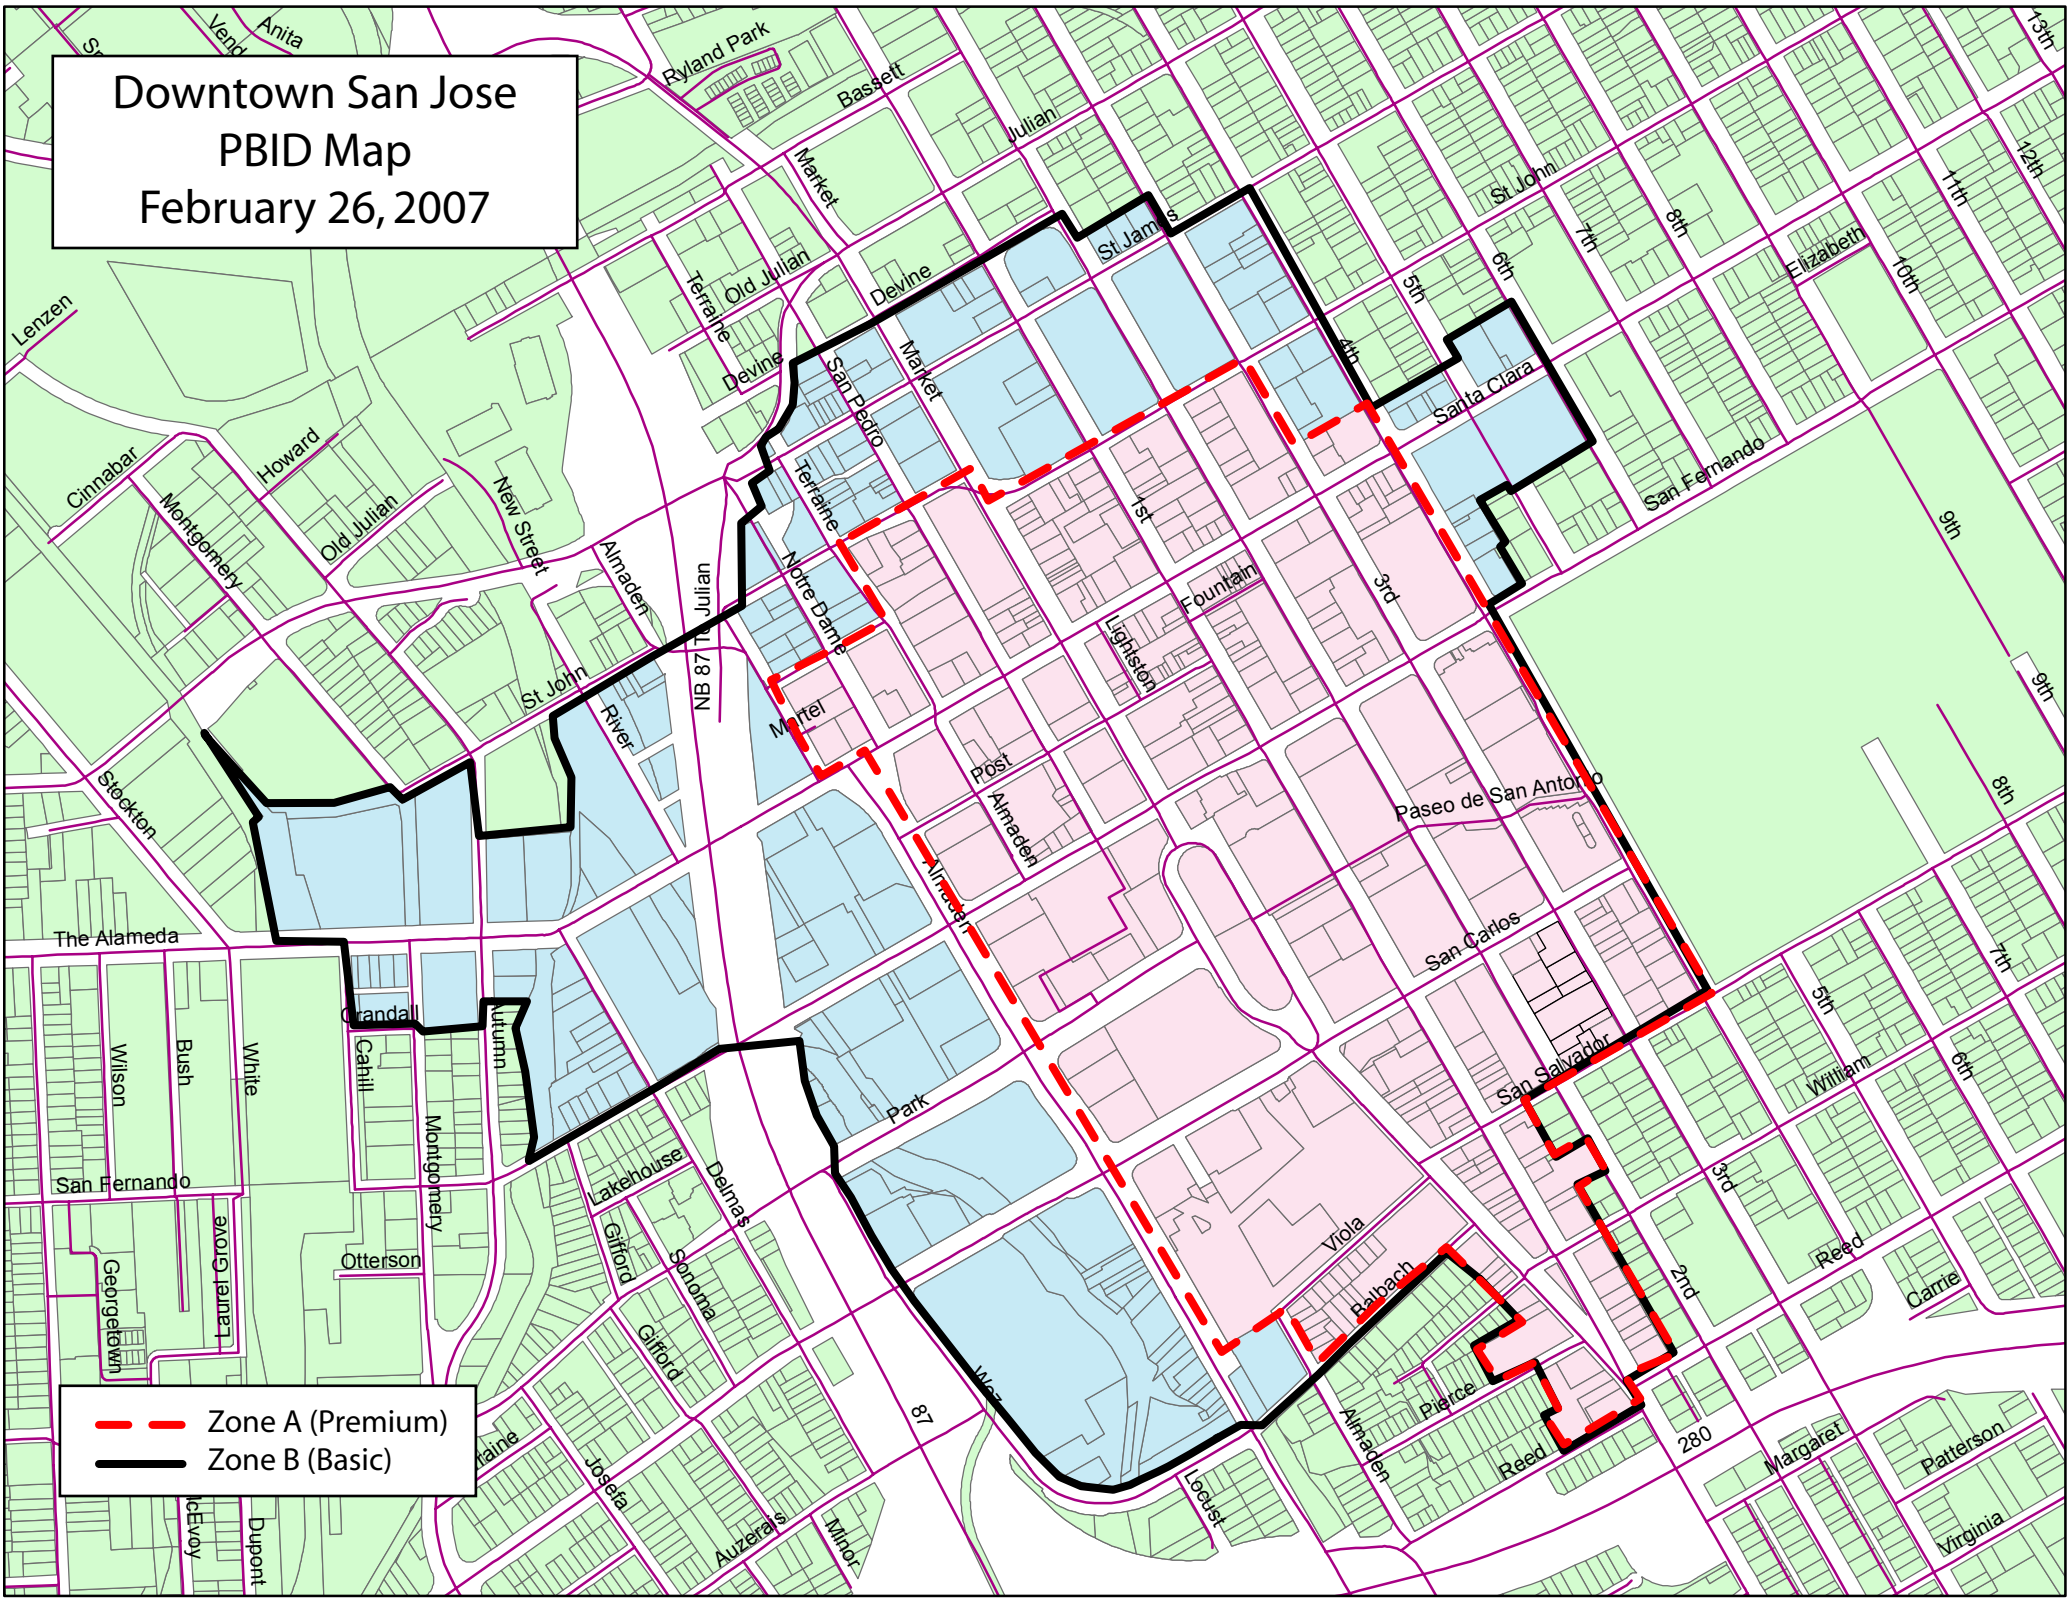

Downtown San Jose  
PBID Map  
February 26, 2007

- Zone A (Premium)
- Zone B (Basic)